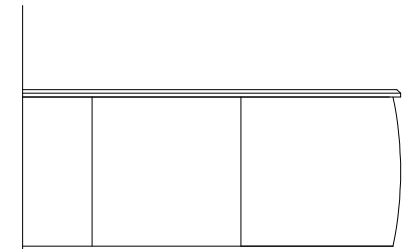

14.0

20.7

BASE 138.5

TOP 140.5

BASE 49.0

TOP 50.0

**Bianchini & Capponi**

Console 2930 / 140