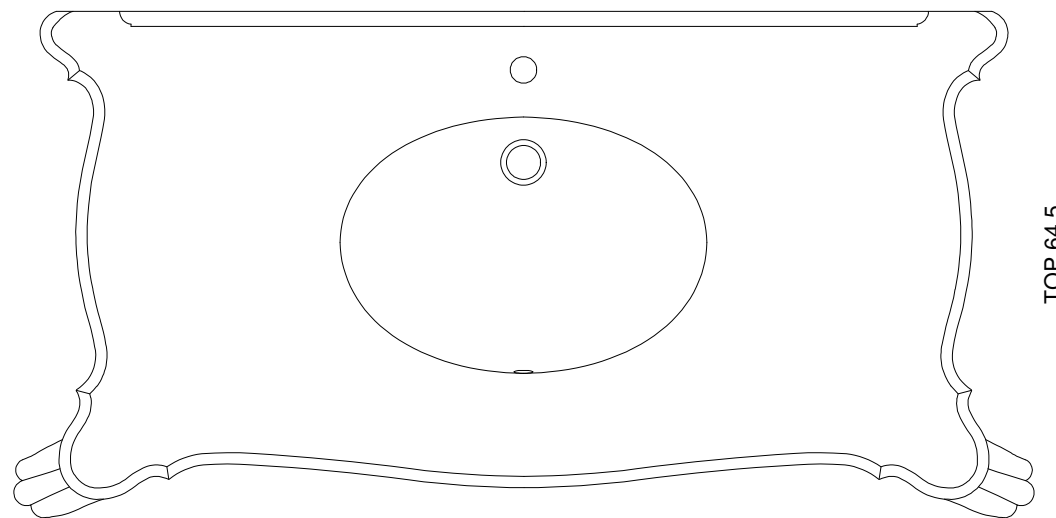

BASE 135.0  
TOP 128.0

TOP 64.5

BASE+TOP+SPONDA 45.0

BASE 67.0  
TOP 64.5

**Bianchini & Capponi**

Mobile bagno 8576