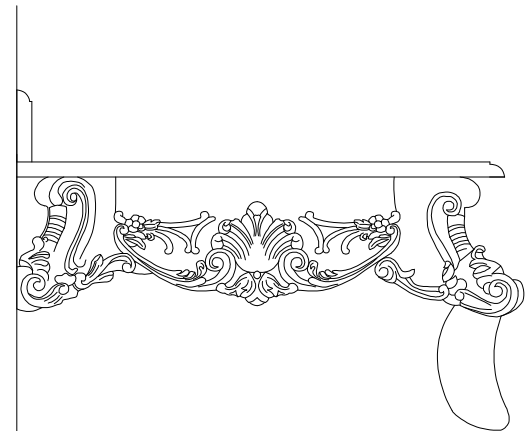

BASE 135.0  
TOP 128.0

TOP 64.5

BASE+TOP+SPONDA 45.0

BASE 67.0  
TOP 64.5

**Bianchini & Capponi**

Mobile bagno 8576